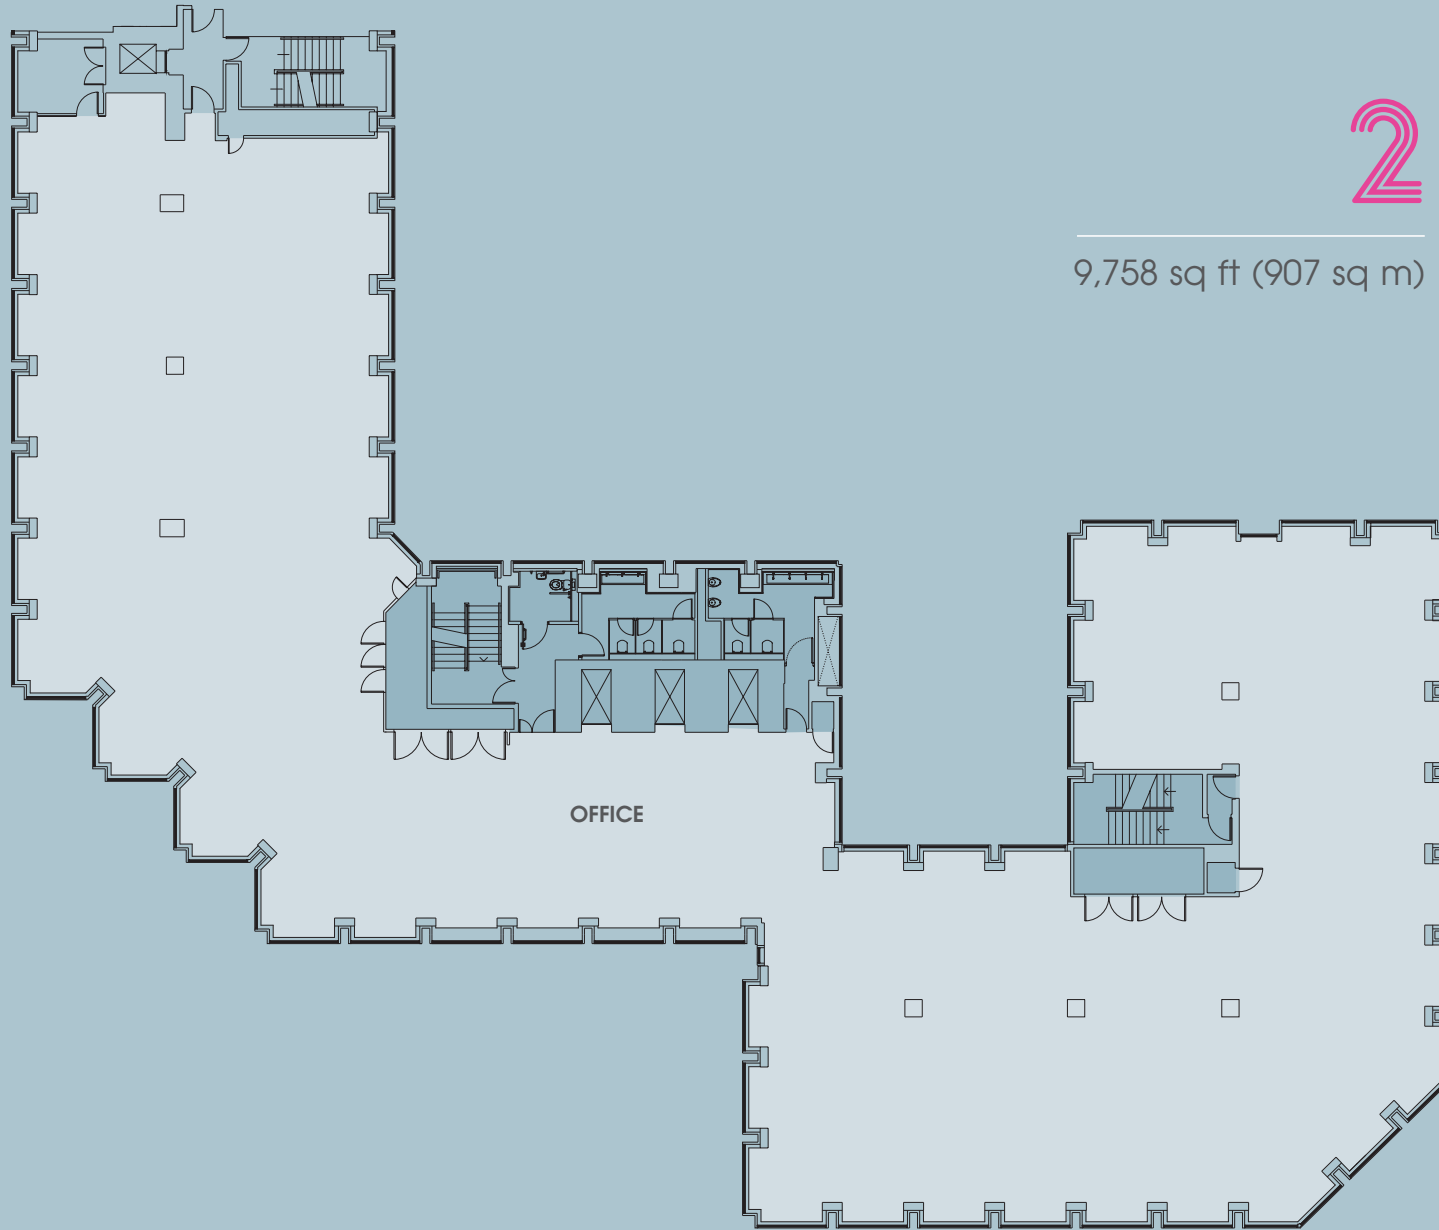

3,634 sq ft (339 sq m)

PARK LANE / CROYDON

5,666 sq ft (525 sq m)

PARK LANE / CROYDON

2

9,758 sq ft (907 sq m)

PARK LANE / CROYDON

B (GYM)