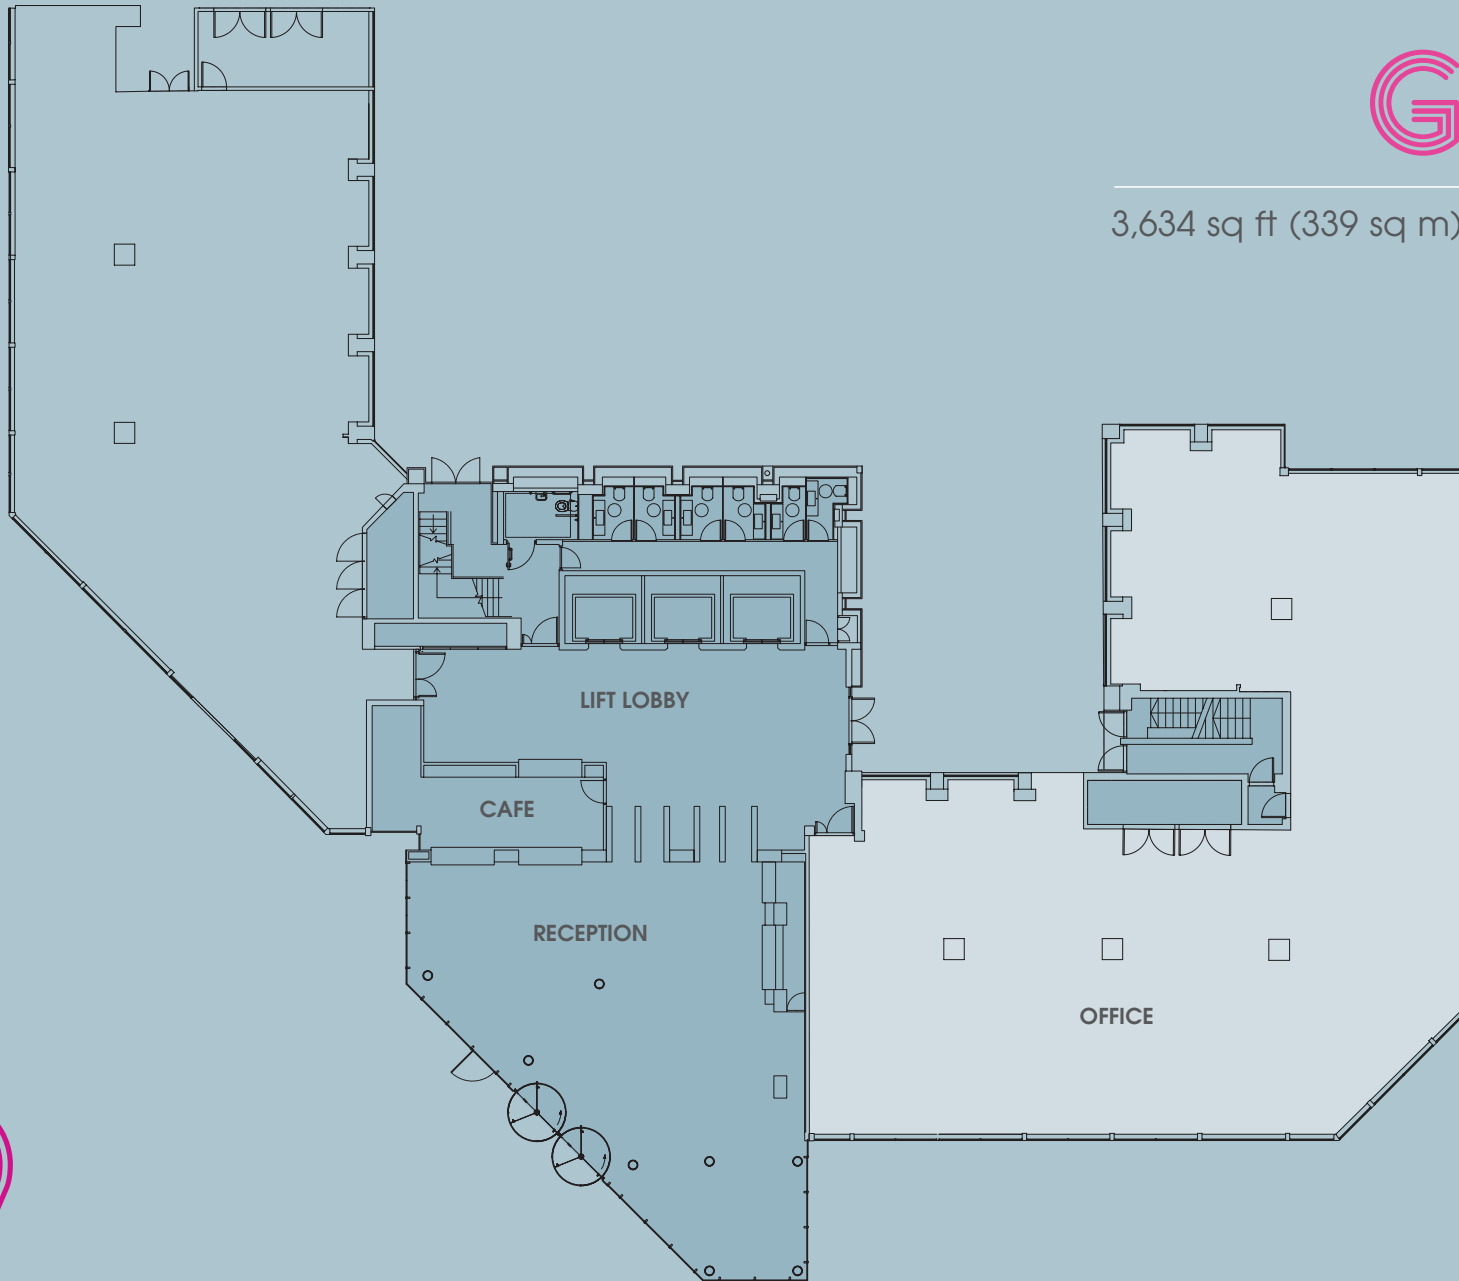

3,634 sq ft (339 sq m)

PARK LANE / CROYDON

5,666 sq ft (525 sq m)

PARK LANE / CROYDON

2

9,758 sq ft (907 sq m)

PARK LANE / CROYDON

B (GYM)