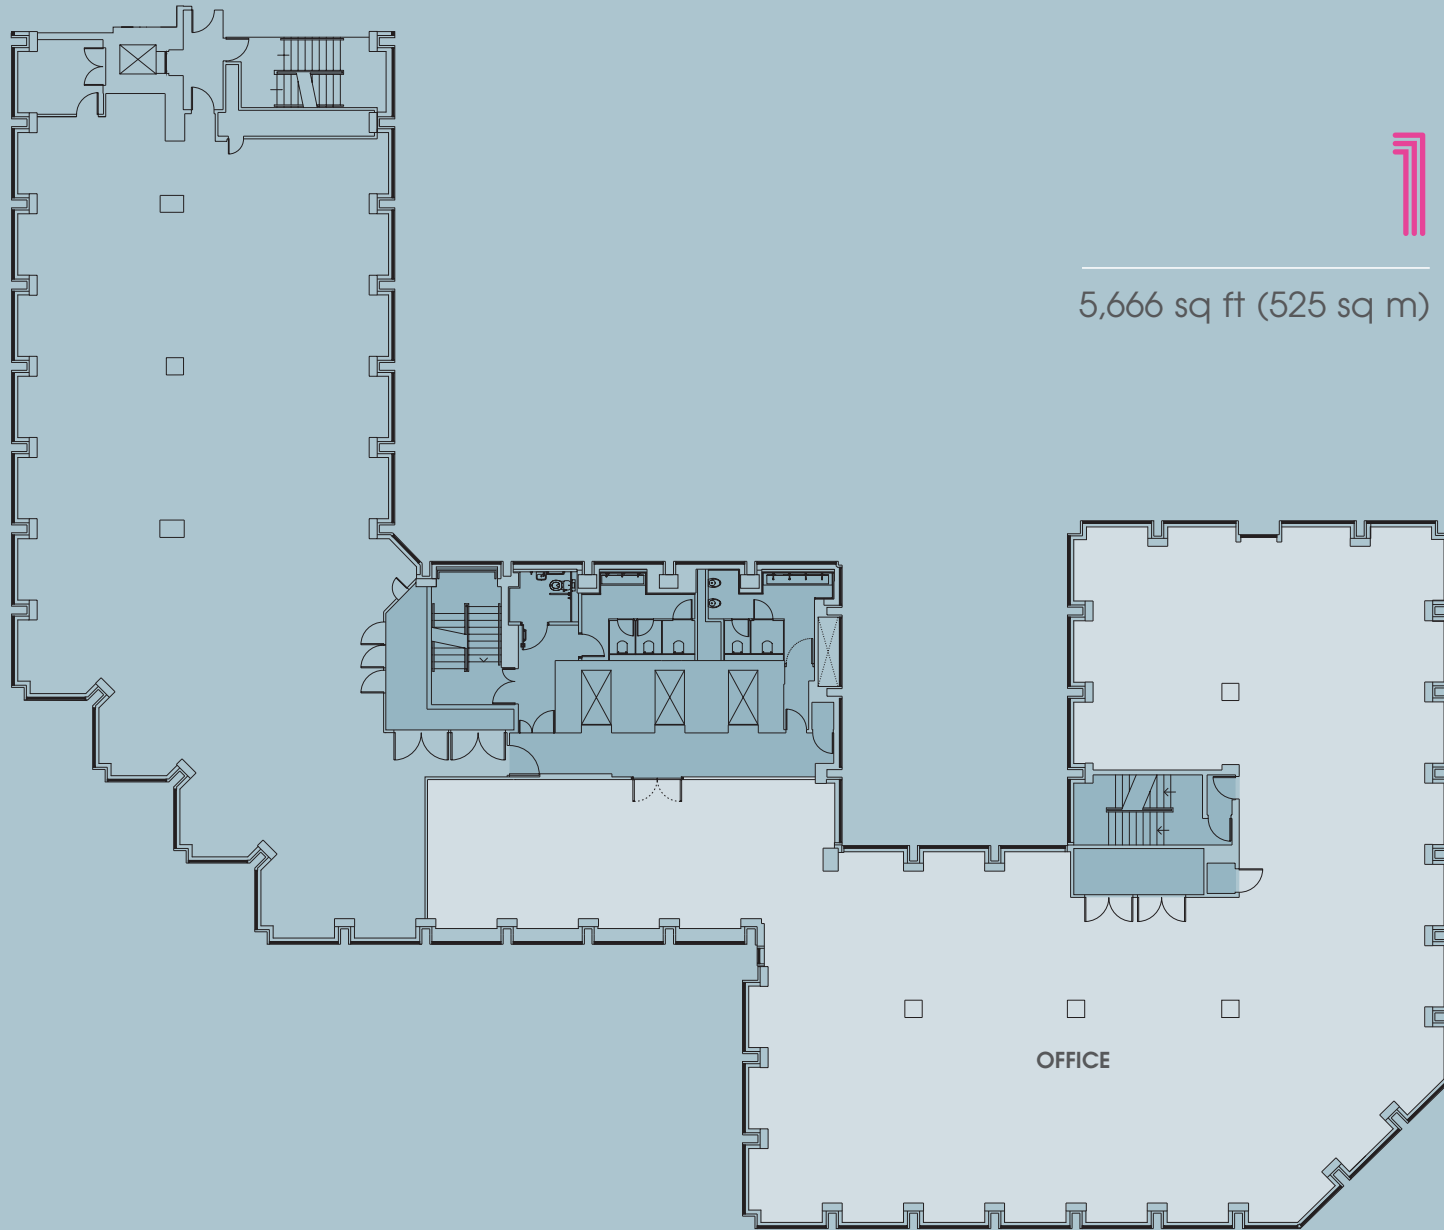

3,634 sq ft (339 sq m)

PARK LANE / CROYDON

5,666 sq ft (525 sq m)

PARK LANE / CROYDON

2

9,758 sq ft (907 sq m)

PARK LANE / CROYDON

B (GYM)